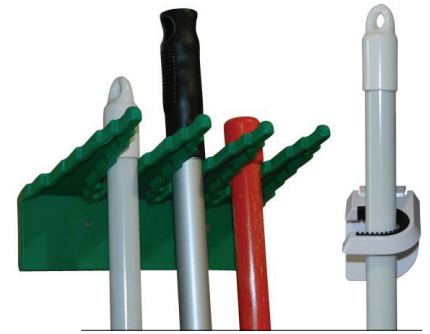

Model	Description	Price
MT-1609	Orange	\$36.81 ea.

Lobby Dustpan with Broom and Squeegee

The dustpan set has the following advantages: It is stable in both closed and open positions. Holds 0.3 Liters of liquid when in an open position. Due to its capacity it can hold large quantities of waste. Easily separated and can be cleaned in a dishwasher.

Model	Description	Price
MT-1918	Lobby Dustpan with Broom and Squeegee	\$91.67 ea.

Broom/Mop Holders

Model	Description	Price
MT-1916	Stick-On Holder, Single	\$8.95 ea.
MT-1917	Green Plastic Holder, Multi	\$35.00 ea.

MT-1916

MT-1917

Mop Handle and Heads

Model	Description	Price
MT-1048	Mop Handle Only	\$42.85 ea.
MT-1049	Mop Head Only (6 per case)	\$148.82 cs.
MT-1909	Cotton Blend Saddle Loop Mop	\$73.60 cs.

MT-1909

MT-1049